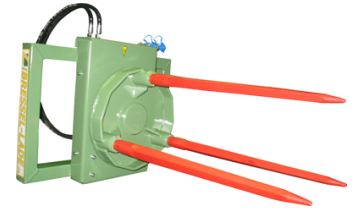

With the Bale unwrapper you can easily unroll straw and silage bales.

Euro - System

Merlo telehandler

Weidemann

INFORMATION

- With 3 high value full material tines, 1000mm length
- With oil engine (min. 40l/min, max. 100l/min, pressure less return recommendable)
- With pressure limiting valve
- Full turnable left and right

Free selectable colors

BALE UNWRAPPER

for loader from 1 to 2,5tons lifting capacity

A PERFECT ATTACHMENT IN 2 STEPS ① + ② = 😊

① CHOOSE PRODUCT

Lifting capacity	Weight	Part-No.
700 kg	165 kg	B80 N8-30

② CHOOSE TYPE OF LOADER WITH QUICKCOUPLER

Euro-System	AF-M4
Frontloader without Euro-coupling system	NE-02
Courtloader with max. 1,5to lifting capacity	NE-41
Wheel- or telescopic loader	NE-51

😊 READY

Delivery FCA at factory Visselhövede (Transportcosts on request)