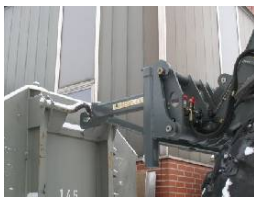

Products Attachments for Wheel loader, Telescopic loader

Pic. 637 Container hook

for wheel and telescopic loaders

Model with additional crane hook

The container hook is used to handle containers for bulk tippers.

Standard equipment:

- For wheel and telescopic loaders
- Lifting capacity 2500 kg

Special designed attachments are deliverable on request !

IMPORTANT: The user is engaged to keep all instructions regarding safety stand of carrier vehicle and lifting forces according to the lifting chart.