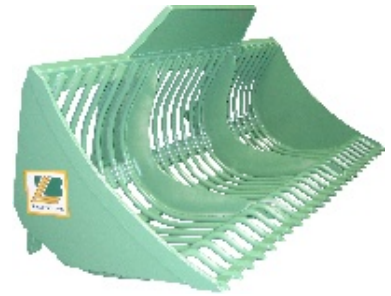

Products Attachments for Frontloader with quick coupler, Frontloader without quick coupler, Court loader

Pic. 233 Stone basket

for traktors

Model without roll back protection

Model with rollback protection connected to a MF telehandler mit adapter frame (pic. 646)

The Stone basket is a strong tool for collecting stones or picking up cobble stones. Smaller stones and dirt can be sifted out.

Standard equipment:

- For frontloaders with EURO-coupler
- Diameter of round steels: 30mm
- Distance between round steels: 60mm
- With roll back protection
- Height of basket 800mm, depth of basket 1050mm
- With spill guard
- With 1 respectively 2 sickle reinforcements

Special designed attachments are deliverable on request !

Width	Volume	Weight
1500 mm	ca. 550 l	ca. 330 kg
1600 mm	ca. 580 l	ca. 360 kg
1800 mm	ca. 650 l	ca. 400 kg
2100 mm	ca. 750 l	ca. 450 kg
2300 mm	ca. 820 l	ca. 480 kg
2500 mm	ca. 900 l	ca. 510 kg

Additional:

- Model with high wear resistand cutting edge (200x20mm, 500HB) per m.
- Ausführung without roll back protection (without surcharge)
- Model for frontloader without EURO - couplingsystem